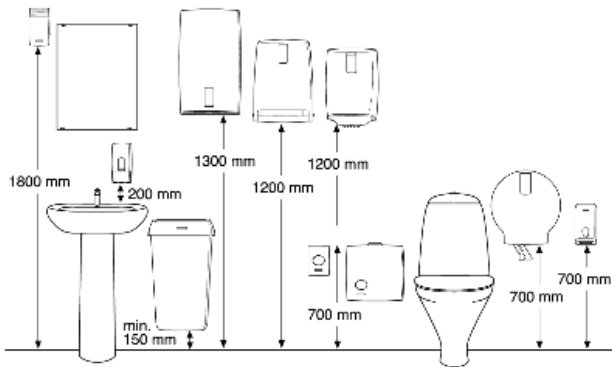

Katrin Inclusive System Toilet Dispenser - White

104582

- Holds two Katrin System toilet rolls
- Seamless dispensing with drop-down roll system and adjustable roll brake
- Easy and quick to refill
- Can be refilled while the second roll is in use, so tissue is always available
- 1360 - 1836 sheets, depending on paper quality
- Two versions available: with or without core catcher
- Better paper accessibility at the front of the dispenser opening
- The lock can be used with or without a key
- No searching around inside the dispenser opening for the loose end of the paper roll
- Main raw materials of major plastic parts and lock: ABS (Acrylonitrile butadiene styrene), PC (polycarbonate), POM (polyoxymethylene)
- Katrin Inclusive dispensers are resistant to high temperatures

ISO9001

Product / Consumer pack

x 154 mm

y 313 mm

z 174 mm

White

0.871 kg

Transport pack

x 316 mm

y 177 mm

z 157 mm

1

1.08 kg

6414300104582

Transport pallet

x 800 mm

y 1272 mm

z 1200 mm

102

131.3 kg

6414300104599

Measurements and installing**Related products**

103424
**Katrin Classic
System Toilet 800
ECO**

156159
**Katrin Basic System
Toilet**