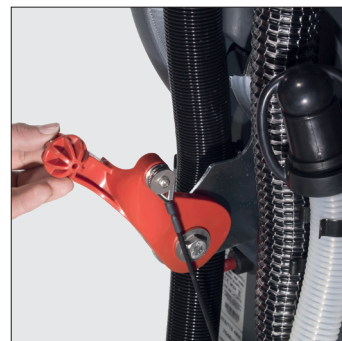

Tough professional construction that offers powerful cordless cleaning results, with long-life GelTec batteries and clear battery meter indicator.

The 4055T (traction) offers effortless cleaning due to the powerful traction unit. A traction model is essential where inclines such as wheelchair ramps are present.

Powerful Cleaning

Powerful wet pick-up with heavy-duty Polyform tanks and TwinFlo vacuum motor.

Clean, Dry & Safe Floors in Minutes

Consistent, quick and high-quality cleaning results, wherever they're needed.

Cordless Freedom, Flexibility & Safety

Total freedom, flexibility and safety of cable-free operation.

Effortless Cleaning

The TGB4055T model offers effortless cleaning with powerful traction unit, essential where inclines such as wheelchair ramps are present.

Productivity Area Coverage

1,485m² per hour.

Tilting Brush Deck

Simple Operator Controls

On-board Charger

Fully Adjustable Handle

Specifications

Model	Brush Motor	Vac Motor	Power 24V / Ah	Brush Speed	Pad / Brush Width	Capacity	NET Weight	Dimensions (WxLxH)	Runtime	Recharge Time
TGB4055/T	300W	400W	2x12V / 100	100rpm	508 / 550mm	40L	TGB4055 - 129.5Kg TGB4055T - 139.5Kg	560x1115x1160mm	TGB4055 - 2.25hrs TGB4055T - 2hrs	8hrs