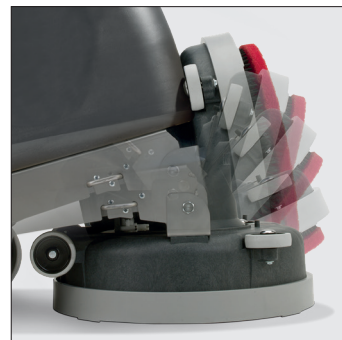

Tough professional construction that offers powerful cordless cleaning results, with long-life GelTec batteries and clear battery meter indicator.

The 4055T (traction) offers effortless cleaning due to the powerful traction unit. A traction model is essential where inclines such as wheelchair ramps are present.

Cordless Freedom, Flexibility & Safety

Total freedom, flexibility and safety of cable-free operation.

Effortless Cleaning

The TGB4055T model offers effortless cleaning with powerful traction unit, essential where inclines such as wheelchair ramps are present.

Productivity Area Coverage

1,485m² per hour.

Tilting Brush Deck

Simple Operator Controls

On-board Charger

Fully Adjustable Handle

Specifications

Model	Brush Motor	Vac Motor	Power 24V / Ah	Brush Speed	Pad / Brush Width	Capacity	NET Weight	Dimensions (WxLxH)	Runtime	Recharge Time
TGB4055/T	300W	400W	2x12V / 100	100rpm	508 / 550mm	40L	TGB4055 - 129.5Kg TGB4055T - 139.5Kg	560x1115x1160mm	TGB4055 - 2.25hrs TGB4055T - 2hrs	8hrs